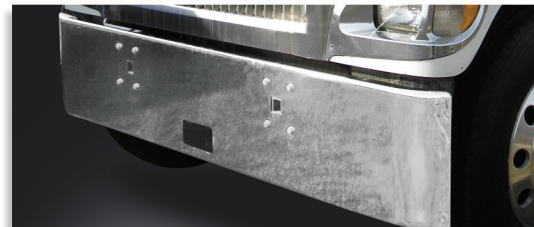

9900 years 2000-2010
ABP N31 7ER221006 fog lights
ABP N31 7ER021006 no fog lights (shown)